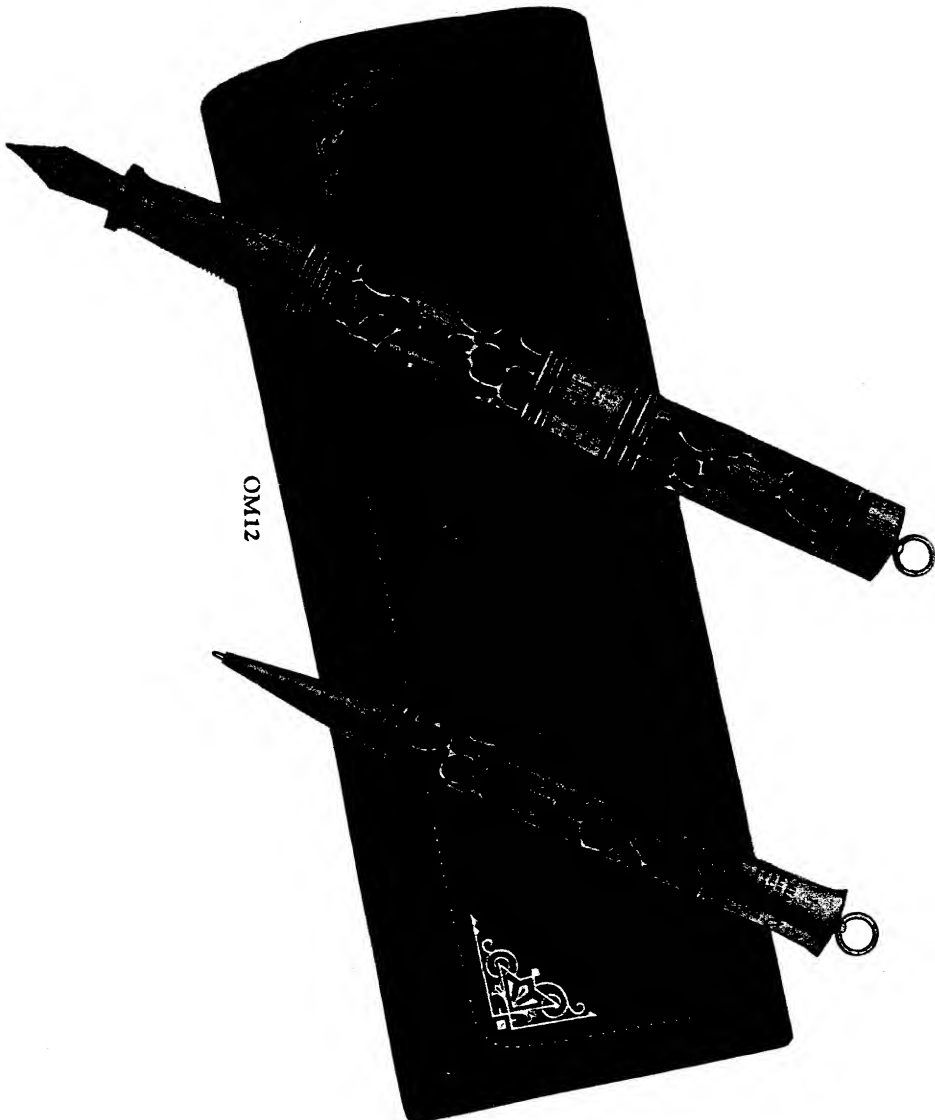

The Penvelope case is furnished gratis with all $15.00 Oriental mosaic pen and pencil sets or they can be purchased at $2.00 for other sets such as OM-10.

When the Penvelope case is wanted with $10.00 sets specify "Penvelope" on order. Not necessary to specify when ordering $15.00 sets. Penvelopes furnished at $2.00 each, list, to those dealers wishing to make up sets with stock on hand.

1. OM-10 (Zeloc)—Sterling silver, blue butterfly design
   With Penvelope case . . . . . List $10.00
   List $12.00
2. OM-11 (Zelom)—Gold filled, pale blue flower design, Penvelope case included . . . . . List $15.00
   Pen . . . . . List $10.00
   Pencil . . . . . List $ 5.00
3. OM-12 (Zelo)—Gold filled, coral butterfly design, Penvelope case included. See illustration . . . . . List $15.00
   Pen . . . . . List $10.00
   Pencil . . . . . List $ 5.00
4. OM-13 (Zelox)—Gold filled, yellow daisy design, Penvelope case included . . . . . List $15.00
   Pen . . . . . List $10.00
   Pencil . . . . . List $ 5.00

Other combinations can be made and offered in Penvelope cases, for example the hand engraved sets on page 25, also the metal pens on page 9 and the metal pencils on page 6.

OM12